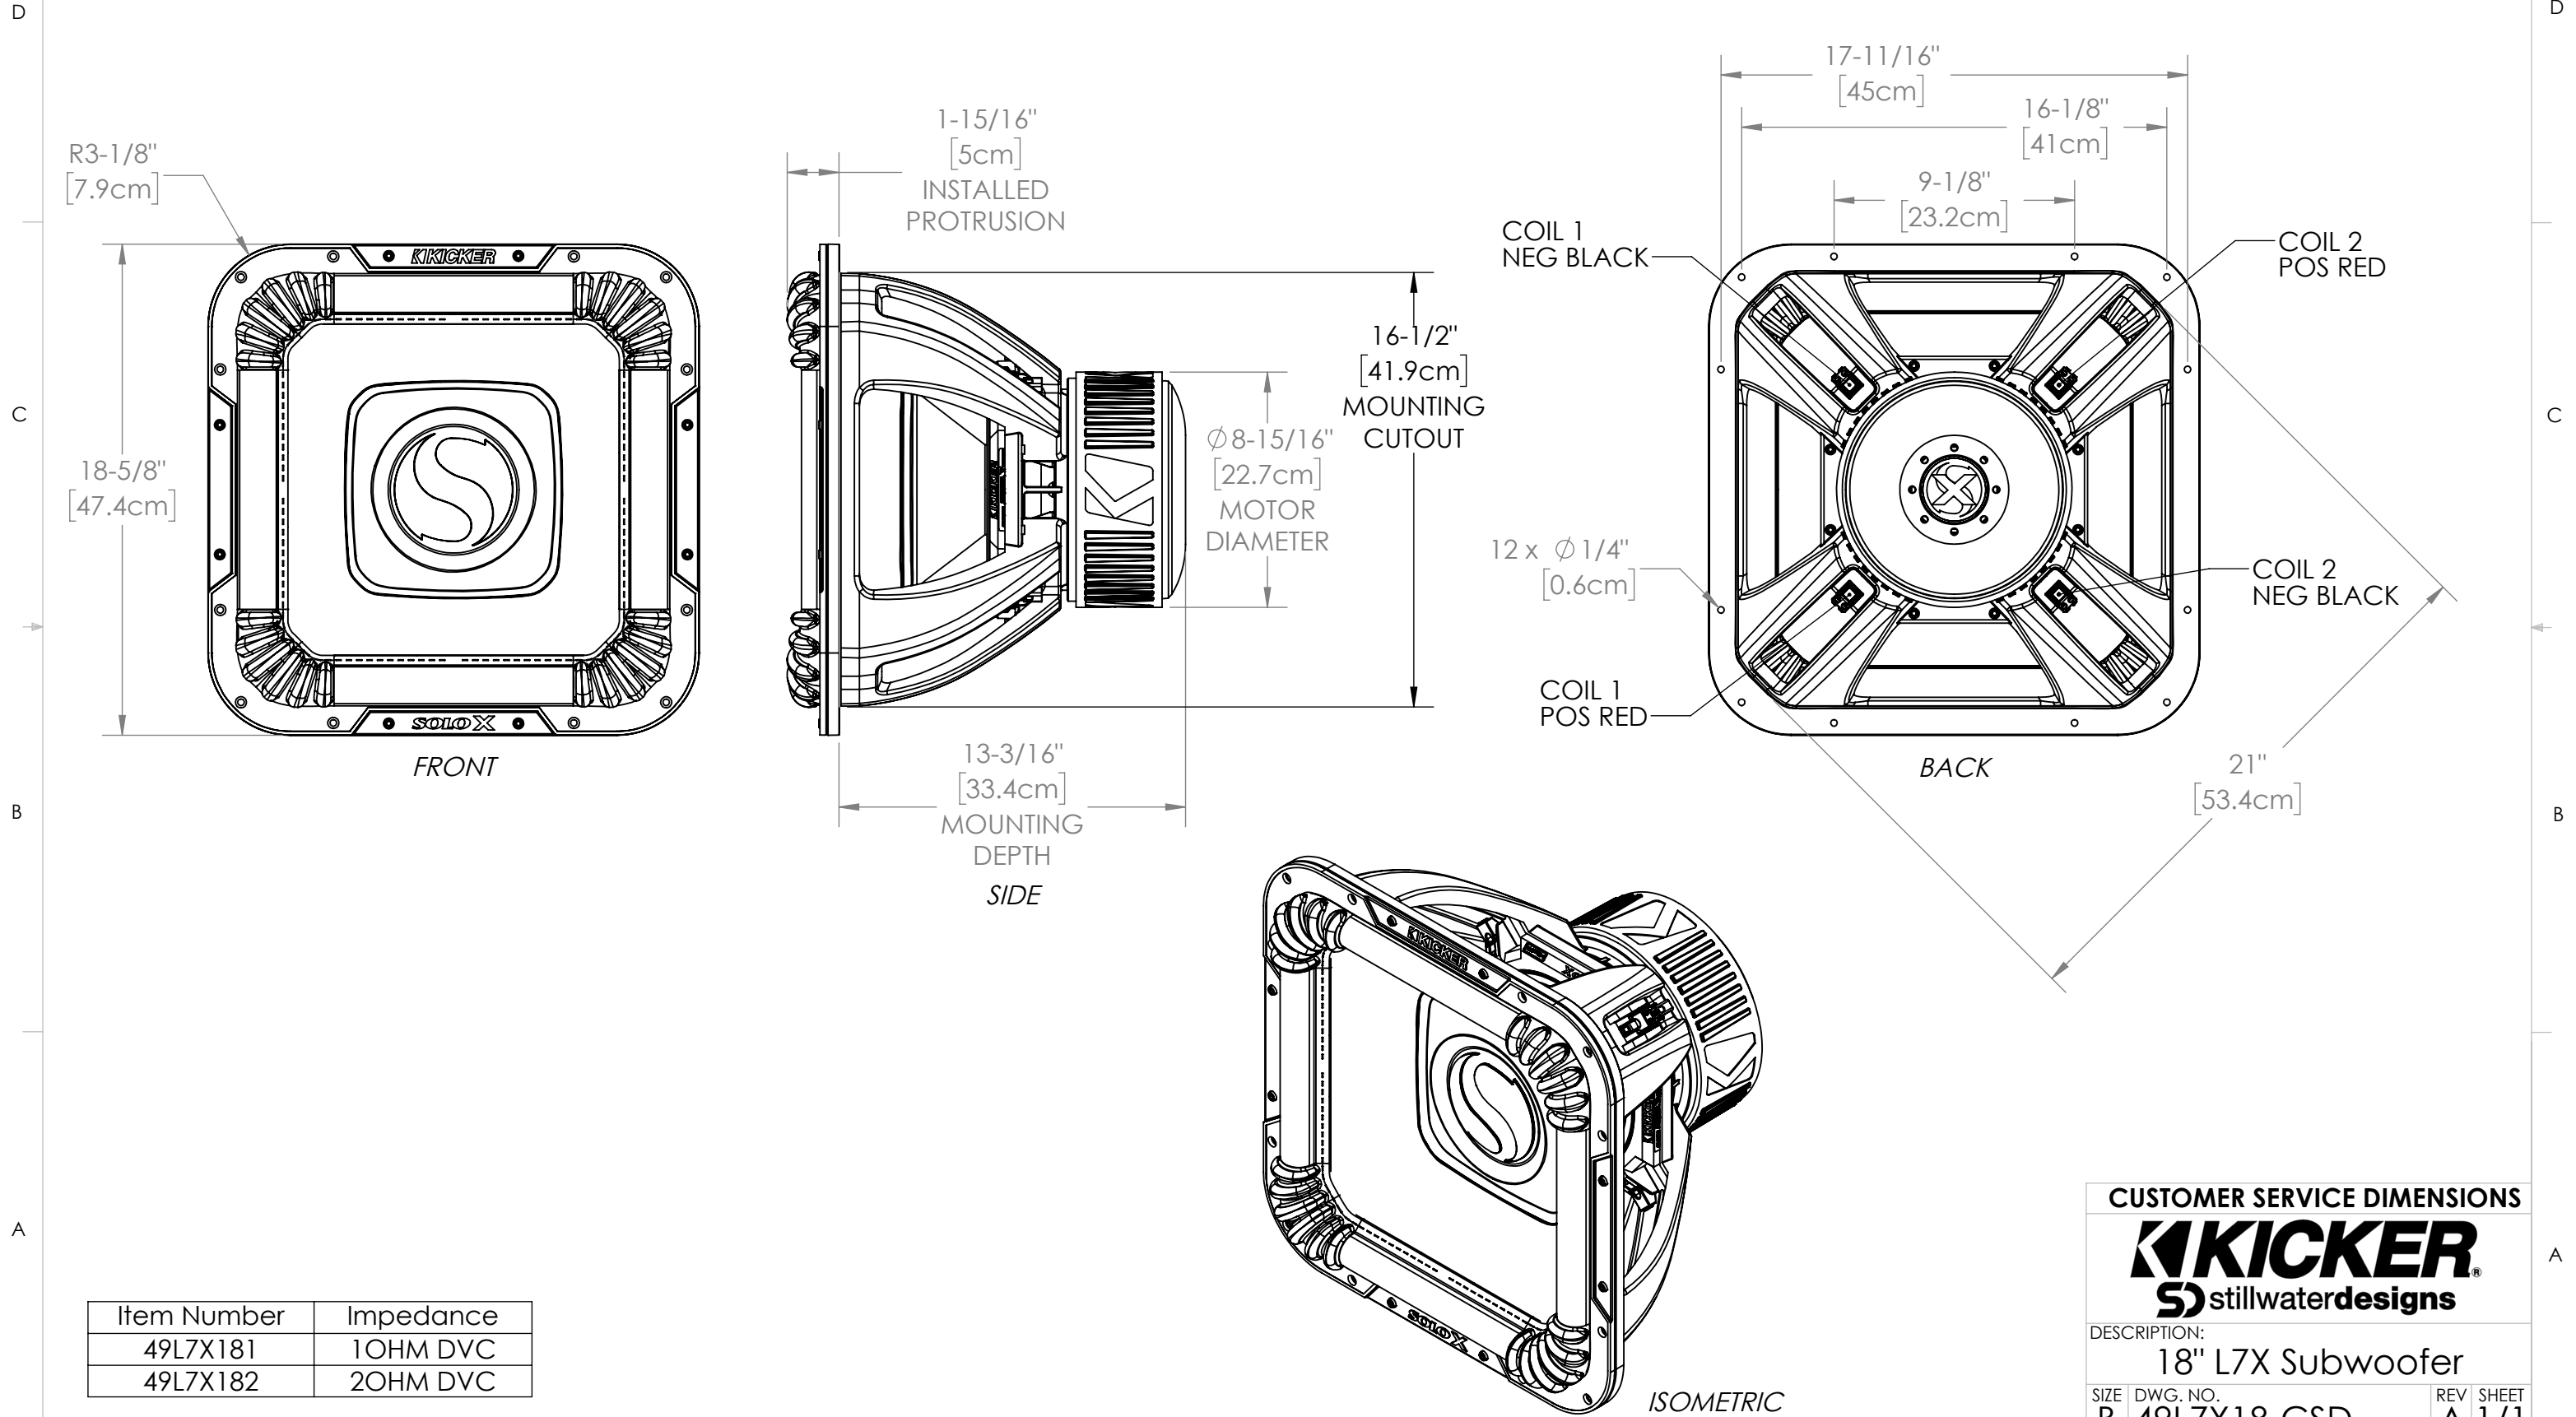

# CARTON ART VIEWS/PUBLISHED DIMENSIONS SHEET

*MOUNTING DEPTH DIMENSION ROUNDED UP TO NEAREST 1/16th"*  
*measured inches convert to mm equivalent add 1.6mm=1/16th then software rounds to nearest 1/16th*

Item Number	Impedance
49L7X181	1OHM DVC
49L7X182	2OHM DVC

**CUSTOMER SERVICE DIMENSIONS**

**KICKER**  
**SD stillwaterdesigns**

DESCRIPTION:  
**18" L7X Subwoofer**

SIZE	DWG. NO.	REV	SHEET
B	49L7X18-CSD	A	1/1