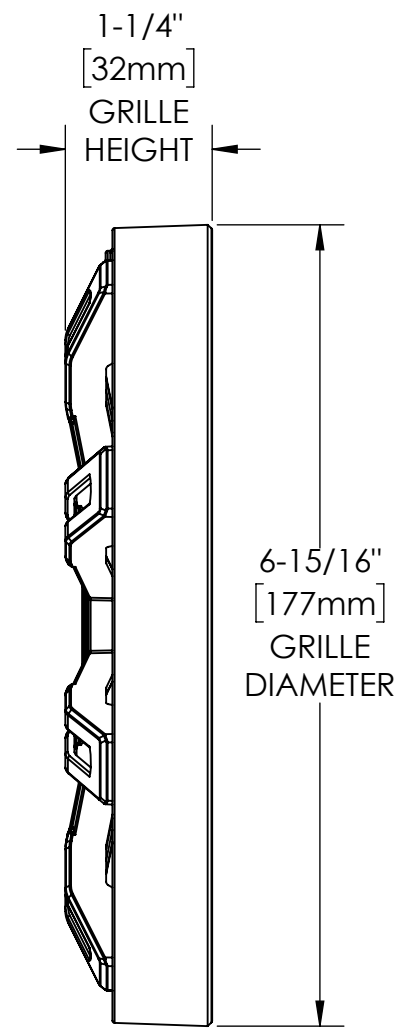

8 7 6 5 4 3 2 1

D
C
B
A

CUSTOMER SERVICE DIMENSIONS

TITLE:
6.5" MSC SPEAKER

SIZE B	DRAWING 51MS-CSD	REV C	SHEET 1/1
------------------	---------------------	----------	--------------

8 7 6 5 4 3 2 1

8 7 6 5 4 3 2 1

D
C
B
A

D
C
B
A

8 7 6 5 4 3 2 1

CUSTOMER SERVICE DIMENSIONS			
KICKER stillwaterdesigns			
TITLE: 6.5" MSS SPEAKER			
SIZE B	DRAWING 51MS-CSD	REV C	SHEET 1/2

CUSTOMER SERVICE DIMENSIONS

TITLE:
8" MSC SPEAKER

SIZE	DRAWING	REV	SHEET
B	51MS-CSD	C	1/3

CUSTOMER SERVICE DIMENSIONS

TITLE:
8" MSS SPEAKER

SIZE	DRAWING	REV	SHEET
B	51MS-CSD		C1/4

CUSTOMER SERVICE DIMENSIONS			
KICKER stillwaterdesigns			
TITLE: 28mm MST TWEETER			
SIZE B	DRAWING 51MS-CSD	REV C	SHEET 1/5