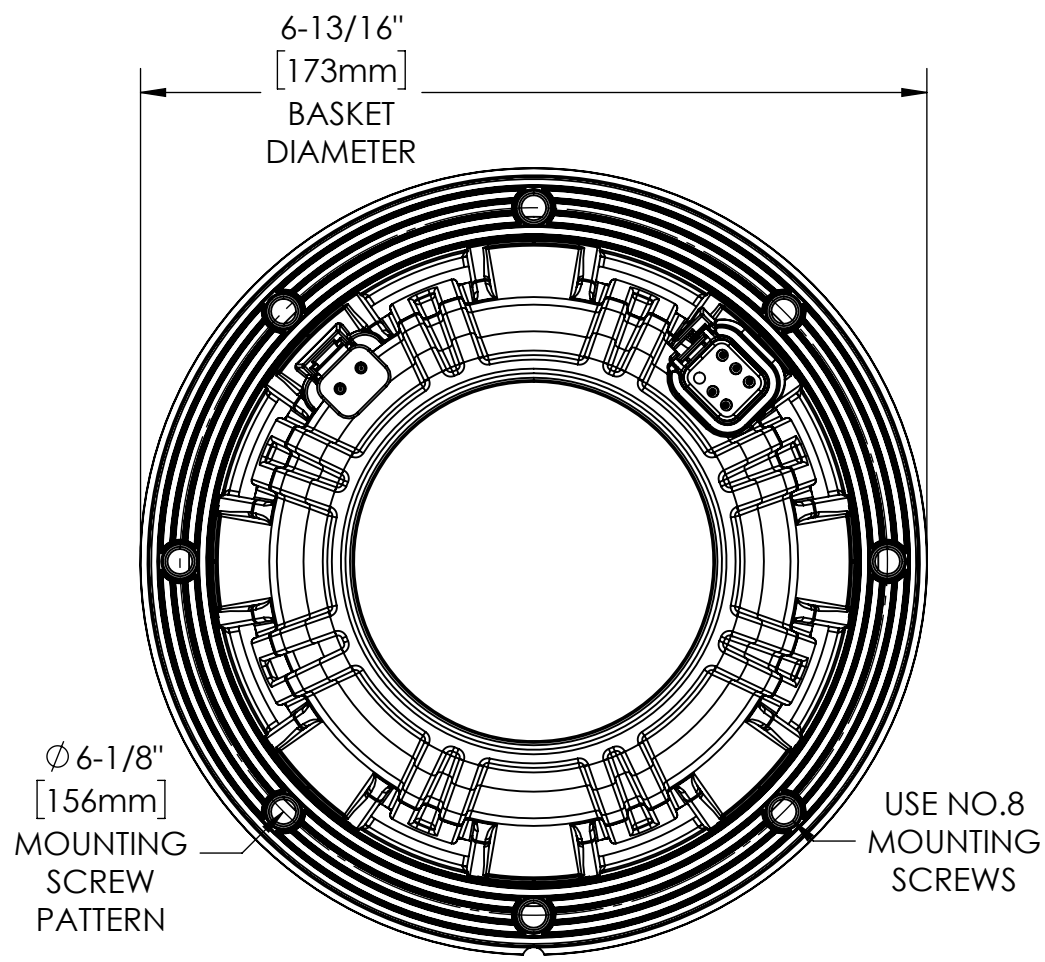

8 7 6 5 4 3 2 1

D
C
B
A

CUSTOMER SERVICE DIMENSIONS

TITLE:
6.5" MSC SPEAKER

SIZE B	DRAWING 51MS-CSD	REV C	SHEET 1/1
------------------	---------------------	----------	--------------

8 7 6 5 4 3 2 1

8 7 6 5 4 3 2 1

D
C
B
A

D
C
B
A

8 7 6 5 4 3 2 1

CUSTOMER SERVICE DIMENSIONS			
KICKER stillwaterdesigns			
TITLE: 6.5" MSS SPEAKER			
SIZE B	DRAWING 51MS-CSD	REV C	SHEET 1/2

CUSTOMER SERVICE DIMENSIONS

TITLE:
8" MSC SPEAKER

SIZE	DRAWING	REV	SHEET
B	51MS-CSD	C	1/3

CUSTOMER SERVICE DIMENSIONS

TITLE:
8" MSS SPEAKER

SIZE	DRAWING	REV	SHEET
B	51MS-CSD		C1/4

CUSTOMER SERVICE DIMENSIONS			
KICKER stillwaterdesigns			
TITLE: 28mm MST TWEETER			
SIZE B	DRAWING 51MS-CSD	REV C	SHEET 1/5