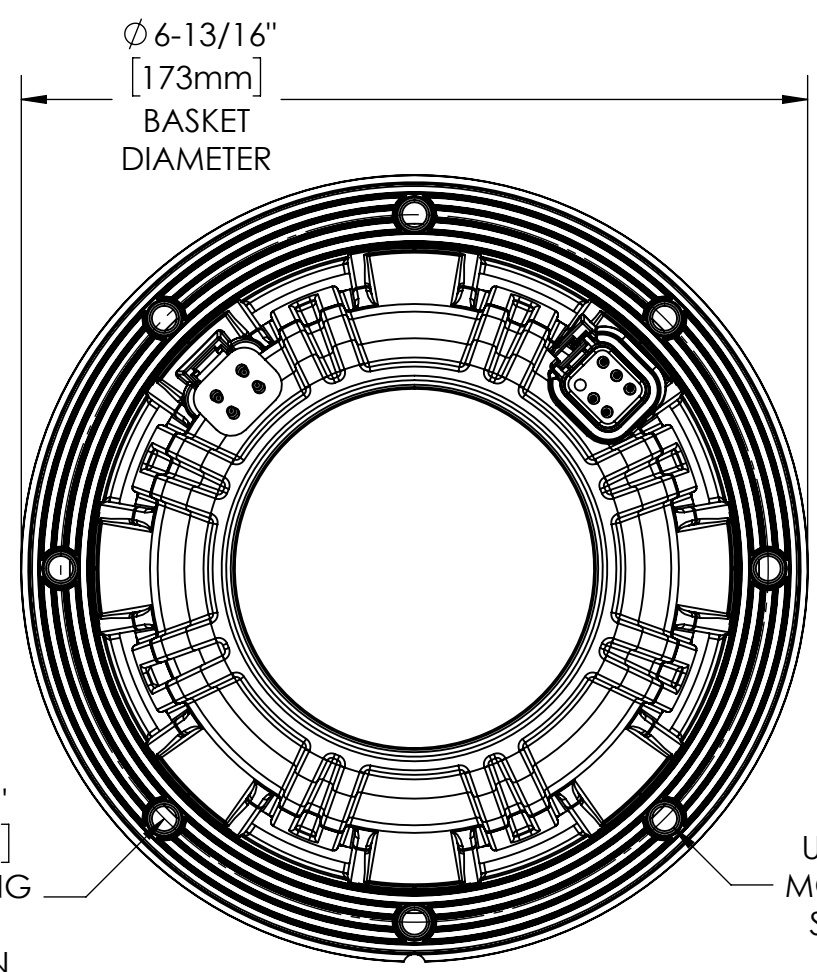

8 7 6 5 4 3 2 1

D
C
B
A

CUSTOMER SERVICE DIMENSIONS

TITLE:
6.5" MSC SPEAKER

SIZE B	DRAWING 51MS-CSD	REV C	SHEET 1/1
------------------	---------------------	----------	--------------

8 7 6 5 4 3 2 1

8 7 6 5 4 3 2 1

D
C
B
A

D
C
B
A

8 7 6 5 4 3 2 1

CUSTOMER SERVICE DIMENSIONS			
KICKER stillwaterdesigns			
TITLE: 6.5" MSS SPEAKER			
SIZE B	DRAWING 51MS-CSD	REV C	SHEET 1/2

CUSTOMER SERVICE DIMENSIONS

TITLE:
8" MSC SPEAKER

SIZE	DRAWING	REV	SHEET
B	51MS-CSD	C	1/3

CUSTOMER SERVICE DIMENSIONS

TITLE:
8" MSS SPEAKER

SIZE	DRAWING	REV	SHEET
B	51MS-CSD		C1/4

CUSTOMER SERVICE DIMENSIONS			
KICKER stillwaterdesigns			
TITLE: 28mm MST TWEETER			
SIZE B	DRAWING 51MS-CSD	REV C	SHEET 1/5