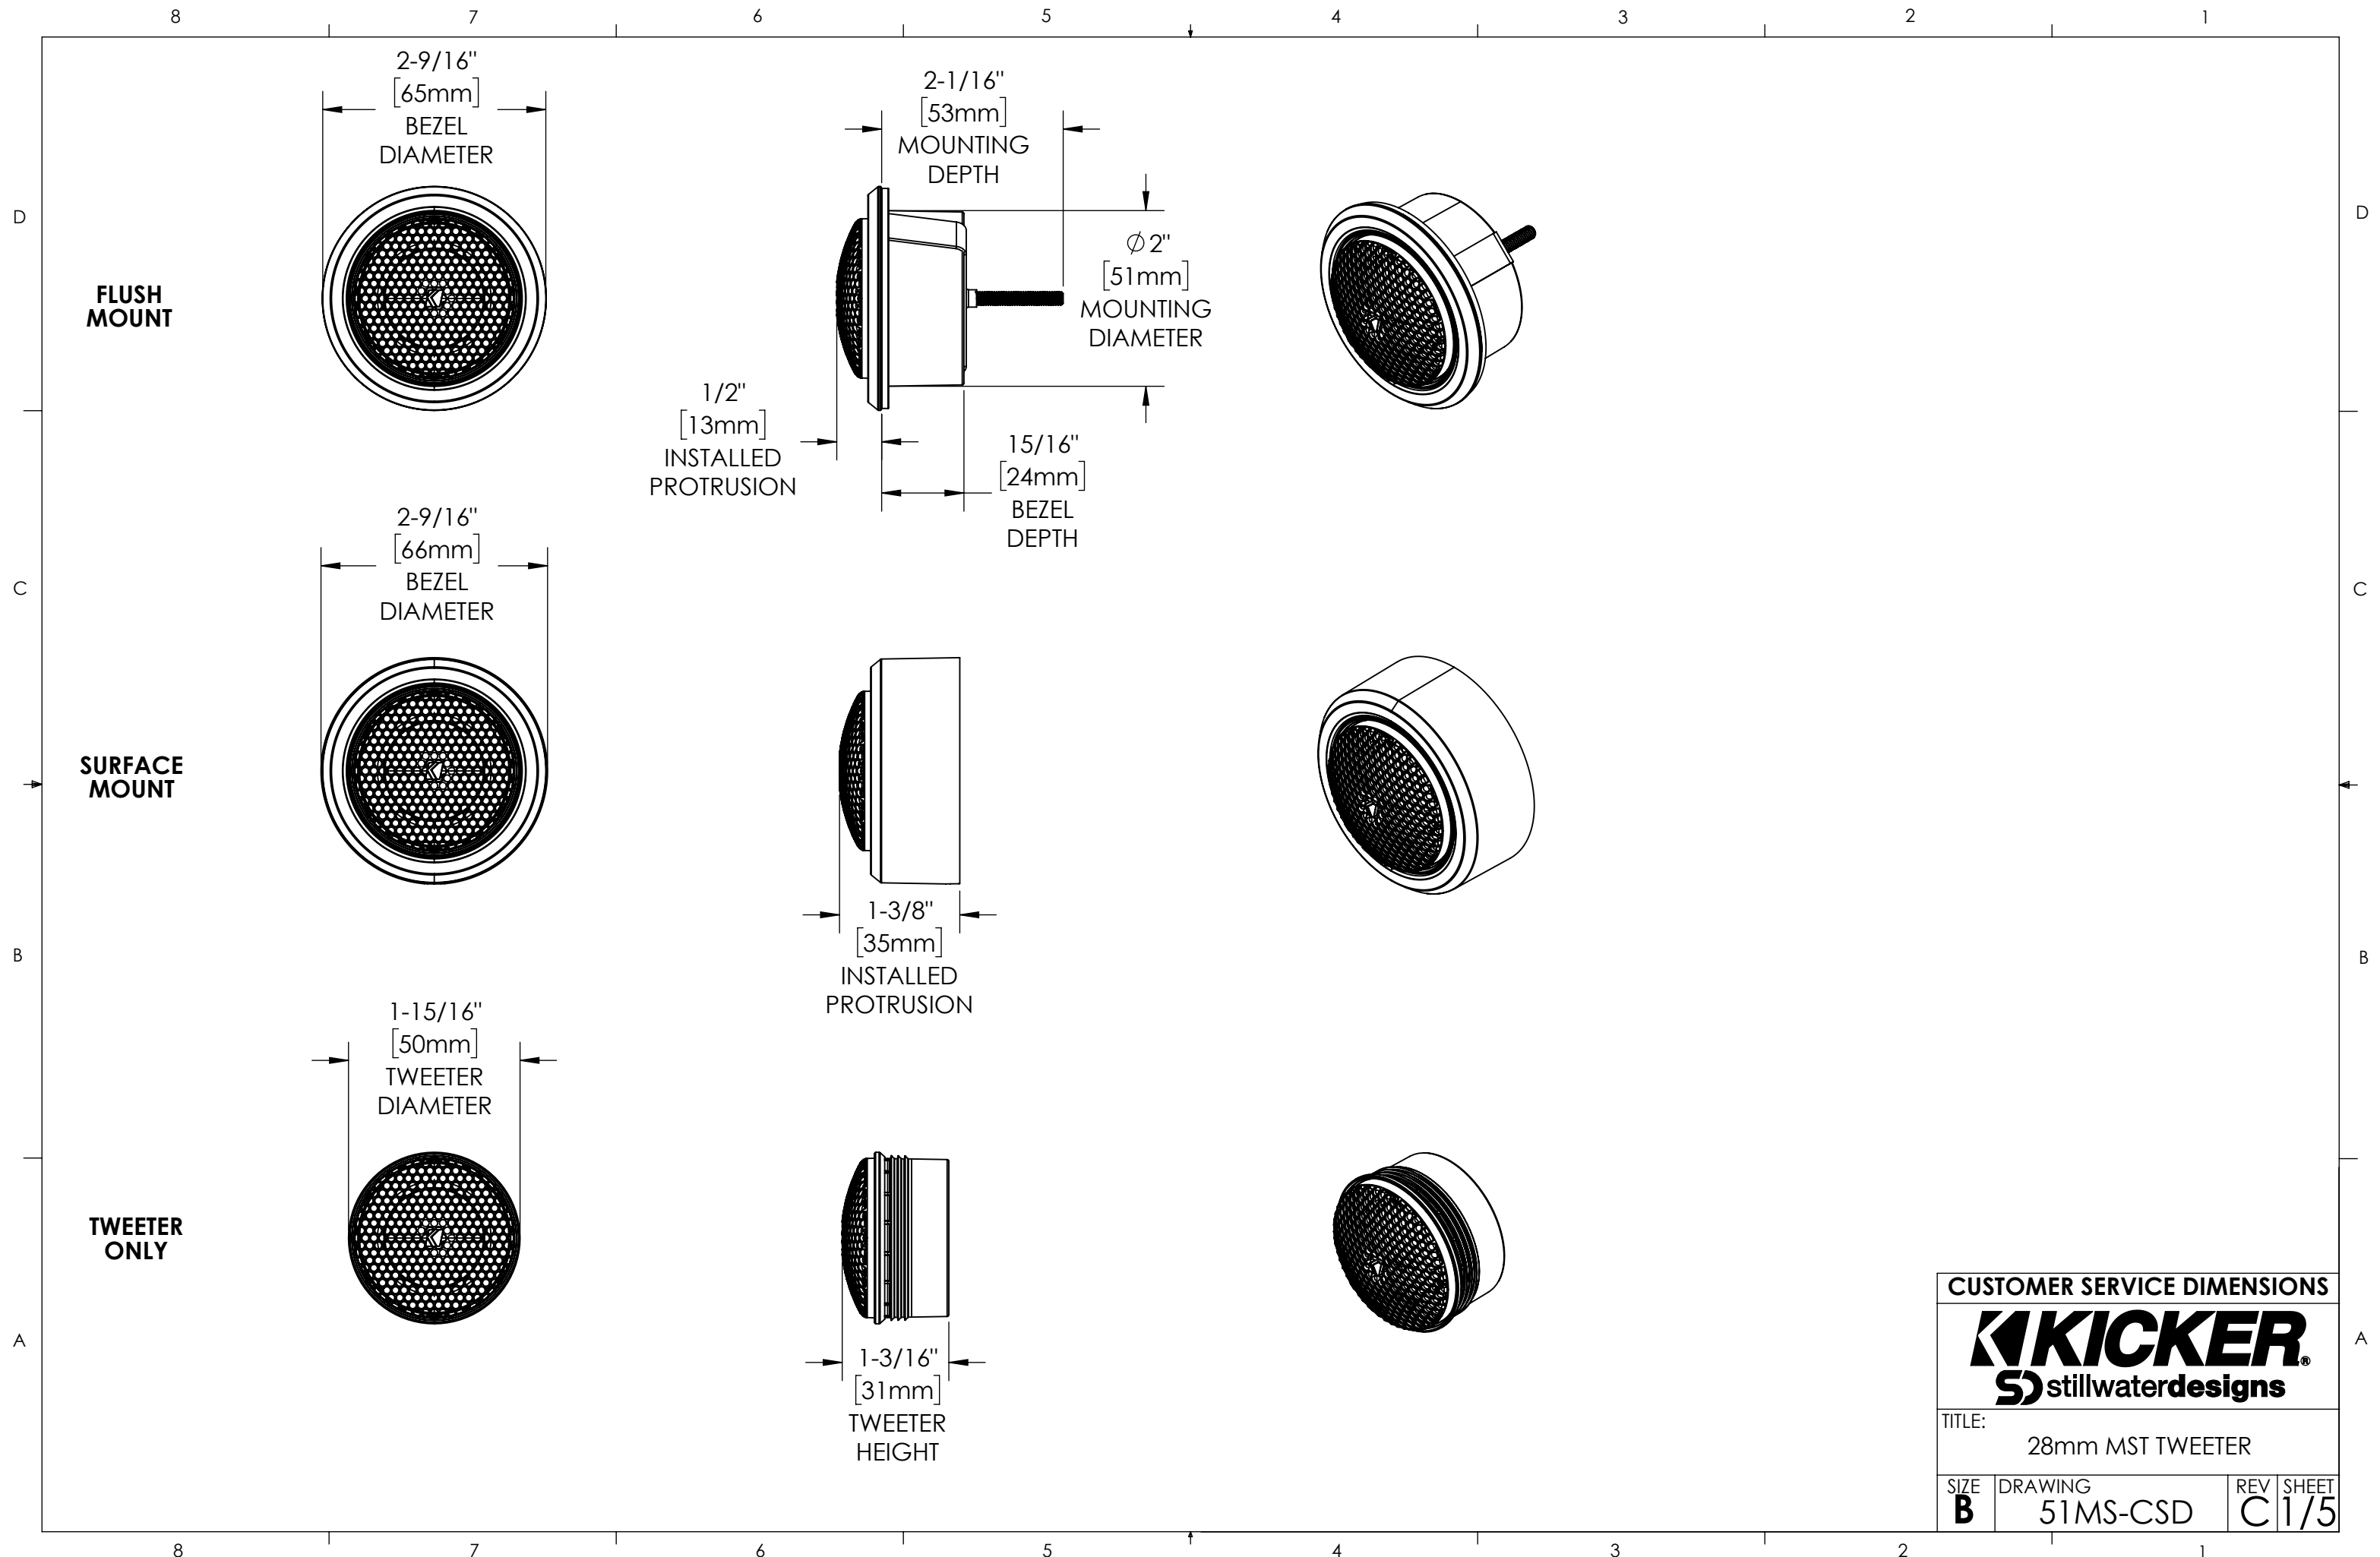

8 7 6 5 4 3 2 1

D
C
B
A

CUSTOMER SERVICE DIMENSIONS

TITLE:
6.5" MSC SPEAKER

SIZE B	DRAWING 51MS-CSD	REV C	SHEET 1/1
------------------	---------------------	----------	--------------

8 7 6 5 4 3 2 1

8 7 6 5 4 3 2 1

D
C
B
A

D
C
B
A

8 7 6 5 4 3 2 1

CUSTOMER SERVICE DIMENSIONS			
KICKER stillwaterdesigns			
TITLE: 6.5" MSS SPEAKER			
SIZE B	DRAWING 51MS-CSD	REV C	SHEET 1/2

CUSTOMER SERVICE DIMENSIONS

TITLE:
8" MSC SPEAKER

SIZE	DRAWING	REV	SHEET
B	51MS-CSD	C	1/3

CUSTOMER SERVICE DIMENSIONS

TITLE:
8" MSS SPEAKER

SIZE	DRAWING	REV	SHEET
B	51MS-CSD		C1/4

CUSTOMER SERVICE DIMENSIONS			
KICKER stillwaterdesigns			
TITLE: 28mm MST TWEETER			
SIZE B	DRAWING 51MS-CSD	REV C	SHEET 1/5