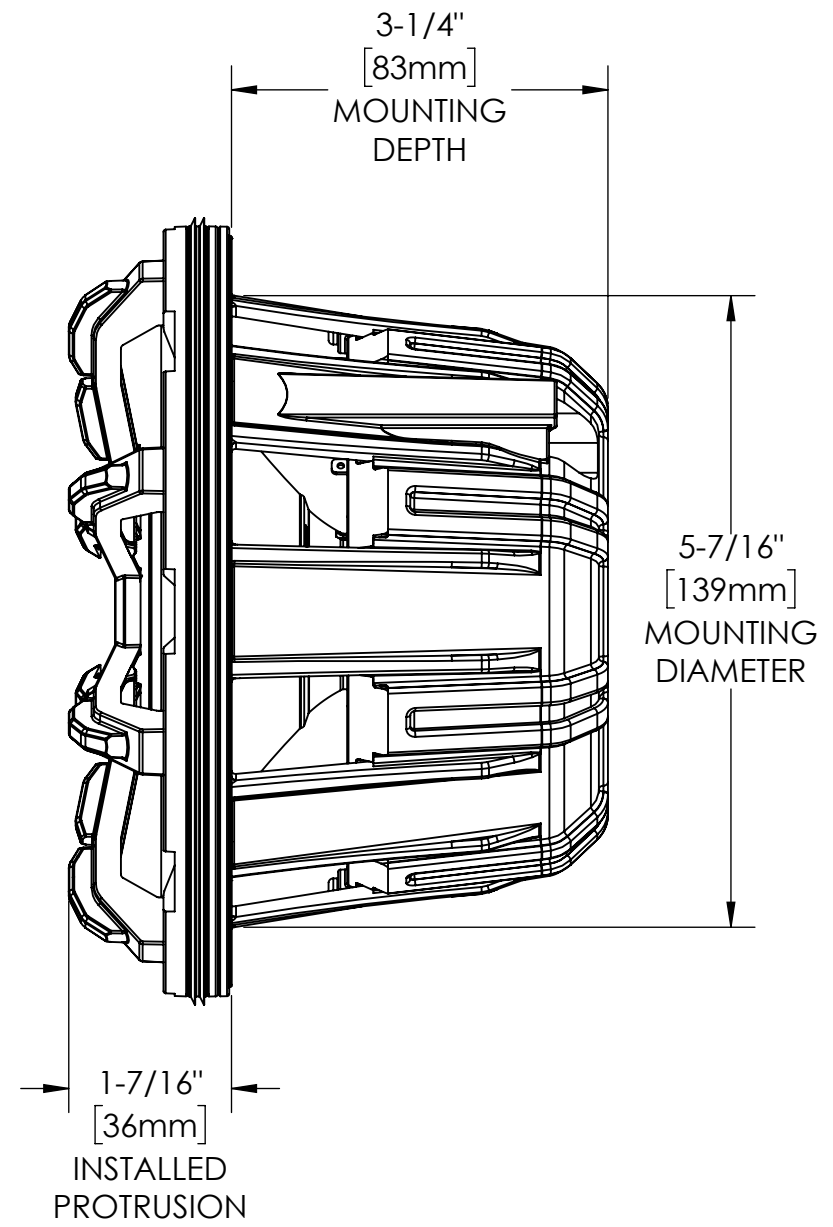

8 7 6 5 4 3 2 1

D
C
B
A

CUSTOMER SERVICE DIMENSIONS

TITLE:
6.5" MSC SPEAKER

SIZE B	DRAWING 51MS-CSD	REV C	SHEET 1/1
------------------	---------------------	----------	--------------

8 7 6 5 4 3 2 1

8 7 6 5 4 3 2 1

D
C
B
A

D
C
B
A

8 7 6 5 4 3 2 1

CUSTOMER SERVICE DIMENSIONS			
KICKER stillwaterdesigns			
TITLE: 6.5" MSS SPEAKER			
SIZE B	DRAWING 51MS-CSD	REV C	SHEET 1/2

CUSTOMER SERVICE DIMENSIONS

TITLE:
8" MSC SPEAKER

SIZE	DRAWING	REV	SHEET
B	51MS-CSD	C	1/3

CUSTOMER SERVICE DIMENSIONS

TITLE:
8" MSS SPEAKER

SIZE	DRAWING	REV	SHEET
B	51MS-CSD		C1/4

CUSTOMER SERVICE DIMENSIONS			
KICKER stillwaterdesigns			
TITLE: 28mm MST TWEETER			
SIZE B	DRAWING 51MS-CSD	REV C	SHEET 1/5