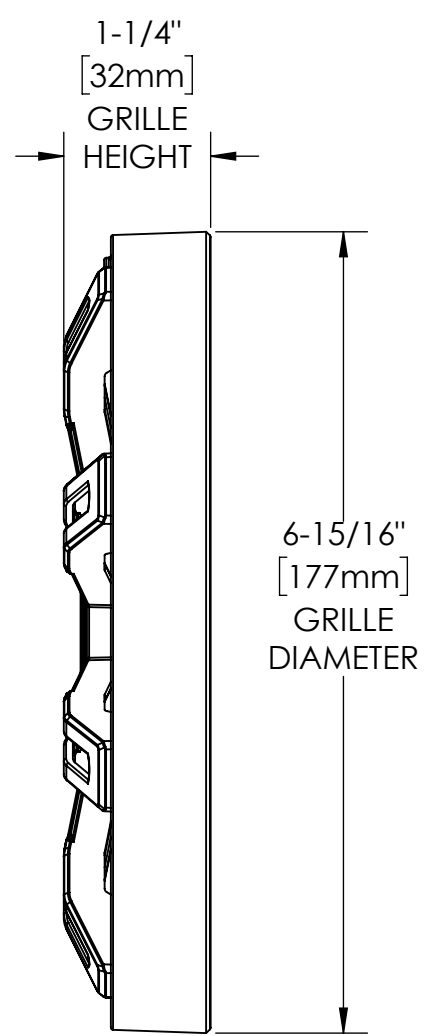

8 7 6 5 4 3 2 1

D
C
B
A

CUSTOMER SERVICE DIMENSIONS

TITLE:
6.5" MSC SPEAKER

SIZE B	DRAWING 51MS-CSD	REV C	SHEET 1/1
------------------	---------------------	----------	--------------

8 7 6 5 4 3 2 1

8 7 6 5 4 3 2 1

D
C
B
A

D
C
B
A

8 7 6 5 4 3 2 1

CUSTOMER SERVICE DIMENSIONS			
KICKER stillwaterdesigns			
TITLE: 6.5" MSS SPEAKER			
SIZE B	DRAWING 51MS-CSD	REV C	SHEET 1/2

CUSTOMER SERVICE DIMENSIONS

TITLE:
8" MSC SPEAKER

SIZE	DRAWING	REV	SHEET
B	51MS-CSD	C	1/3

CUSTOMER SERVICE DIMENSIONS

TITLE:
8" MSS SPEAKER

SIZE	DRAWING	REV	SHEET
B	51MS-CSD		C1/4

CUSTOMER SERVICE DIMENSIONS			
KICKER stillwaterdesigns			
TITLE: 28mm MST TWEETER			
SIZE B	DRAWING 51MS-CSD	REV C	SHEET 1/5