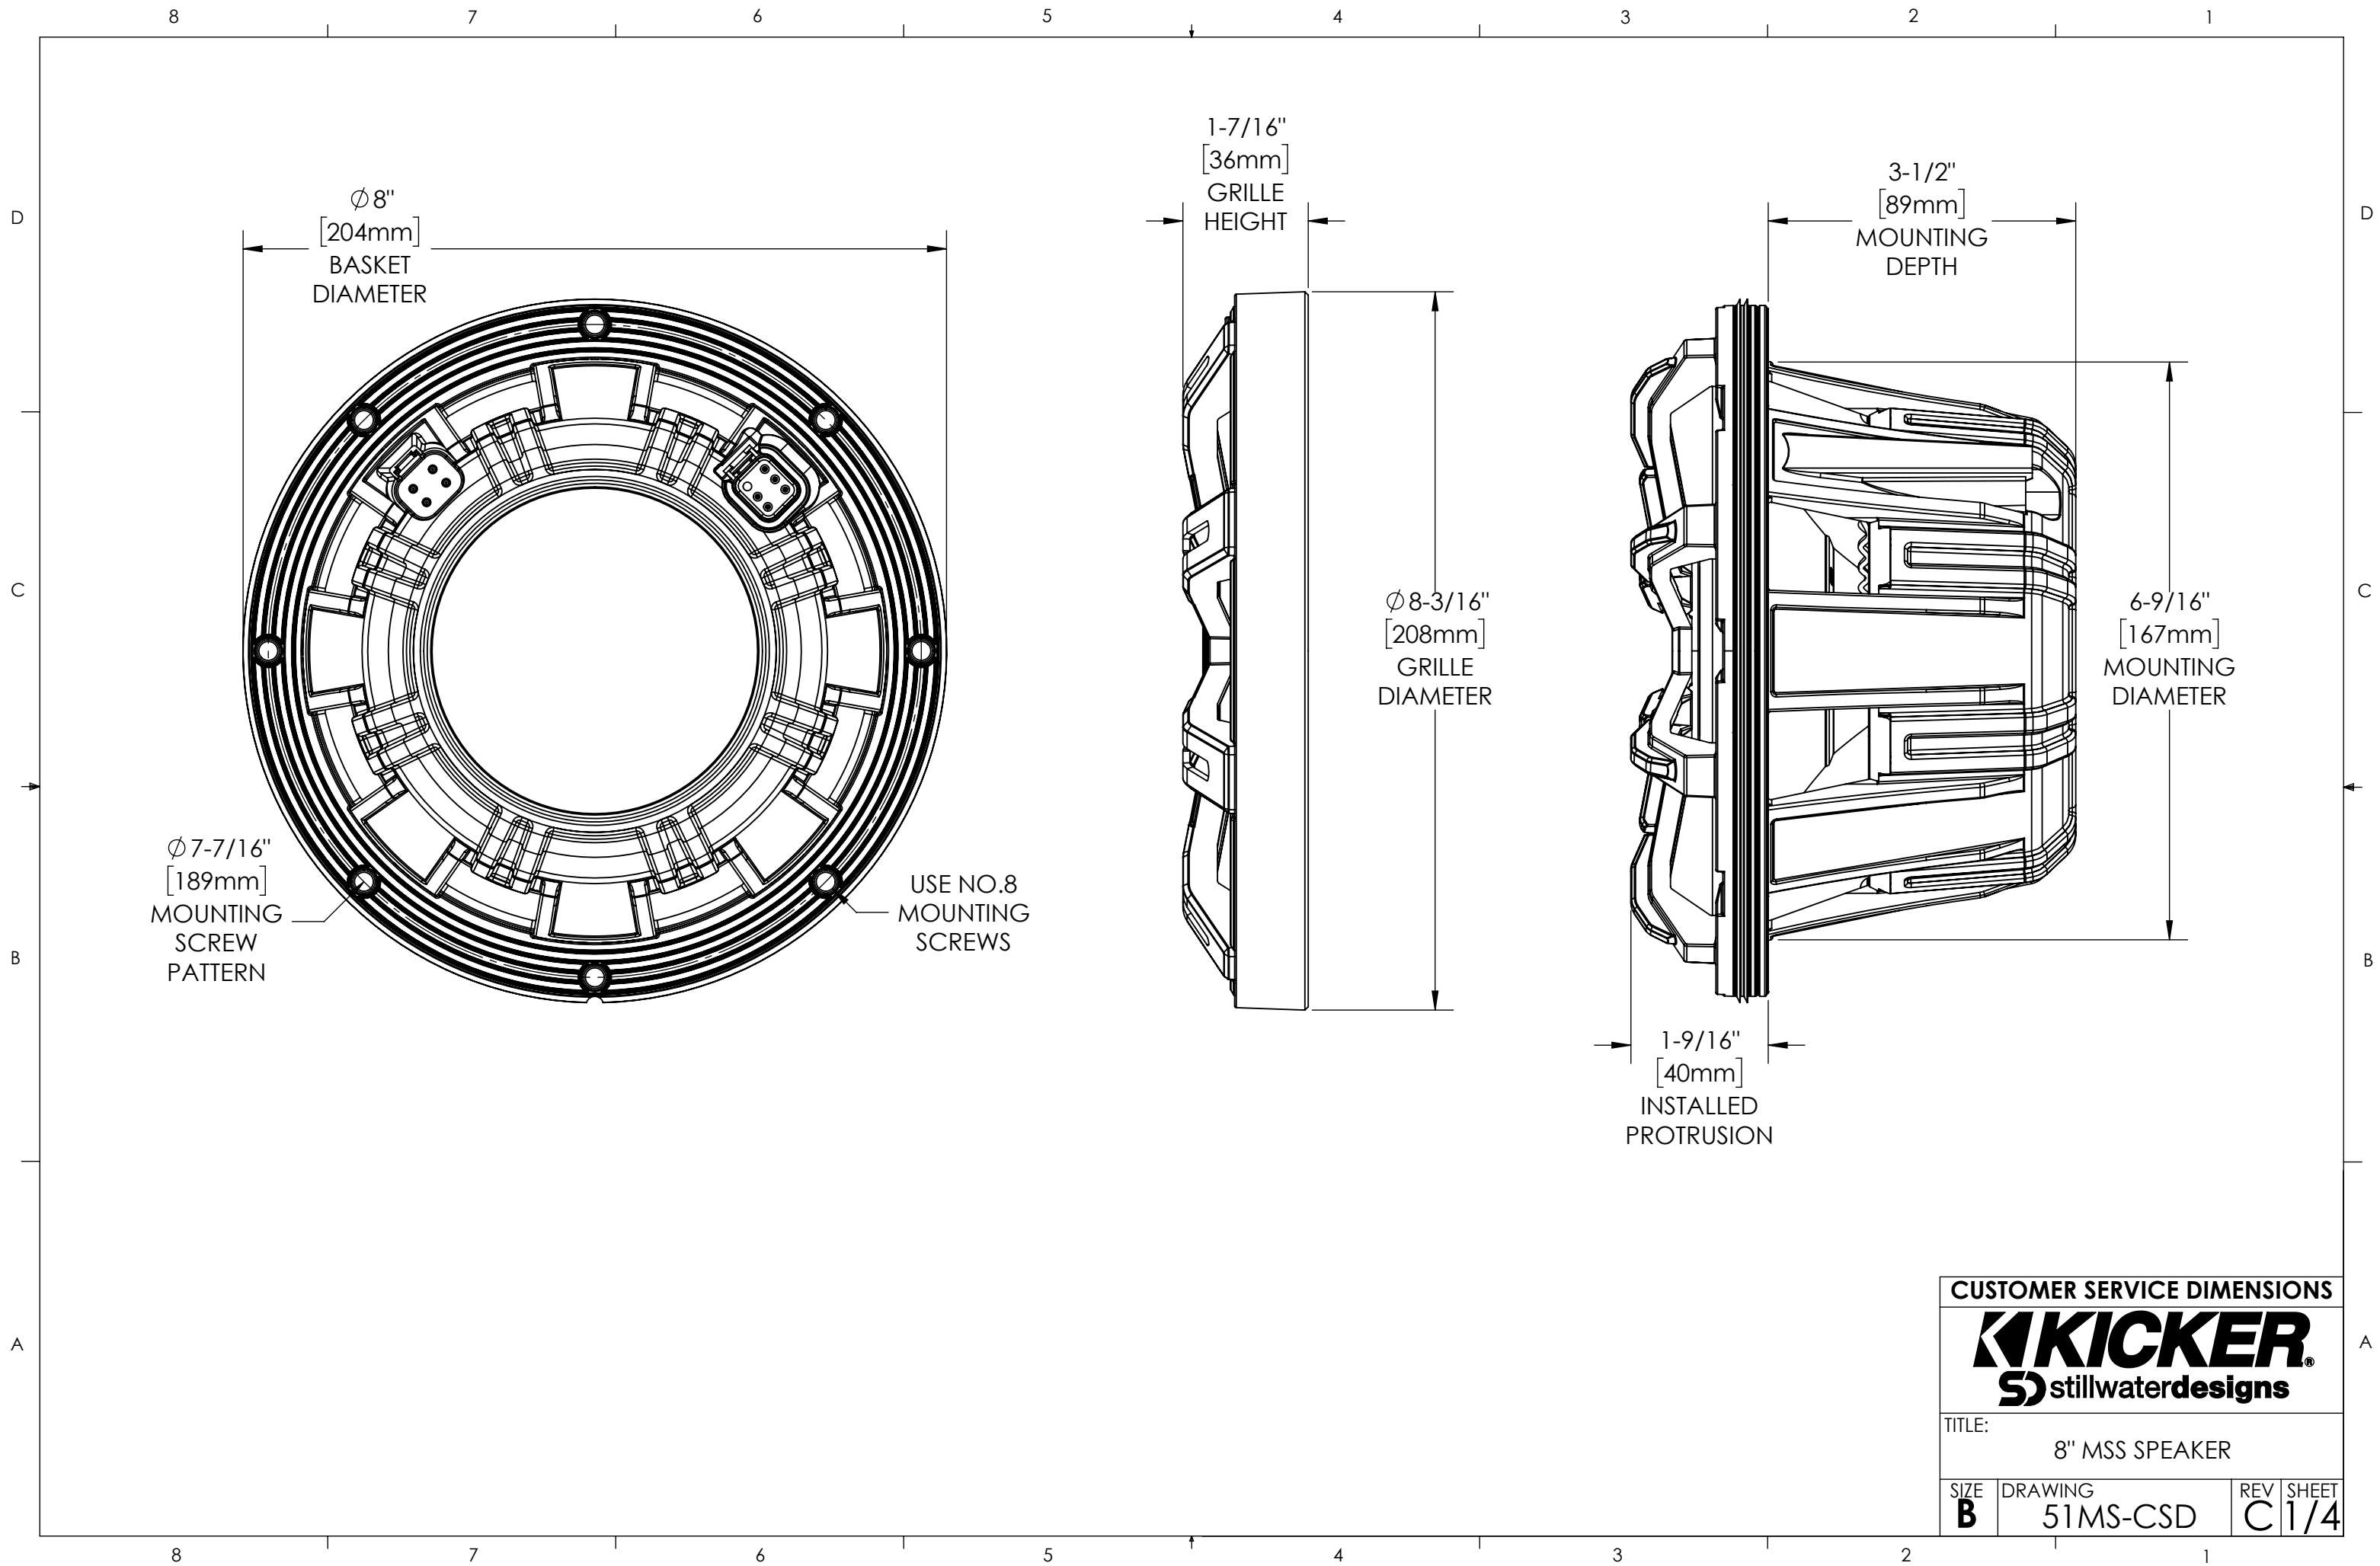

8 7 6 5 4 3 2 1

D
C
B
A

CUSTOMER SERVICE DIMENSIONS

TITLE:
6.5" MSC SPEAKER

SIZE B	DRAWING 51MS-CSD	REV C	SHEET 1/1
------------------	---------------------	----------	--------------

8 7 6 5 4 3 2 1

8 7 6 5 4 3 2 1

D
C
B
A

D
C
B
A

8 7 6 5 4 3 2 1

CUSTOMER SERVICE DIMENSIONS			
KICKER stillwaterdesigns			
TITLE: 6.5" MSS SPEAKER			
SIZE B	DRAWING 51MS-CSD	REV C	SHEET 1/2

CUSTOMER SERVICE DIMENSIONS

TITLE:
8" MSC SPEAKER

SIZE	DRAWING	REV	SHEET
B	51MS-CSD	C	1/3

CUSTOMER SERVICE DIMENSIONS

TITLE:
8" MSS SPEAKER

SIZE	DRAWING	REV	SHEET
B	51MS-CSD		C1/4

CUSTOMER SERVICE DIMENSIONS			
KICKER stillwaterdesigns			
TITLE: 28mm MST TWEETER			
SIZE B	DRAWING 51MS-CSD	REV C	SHEET 1/5