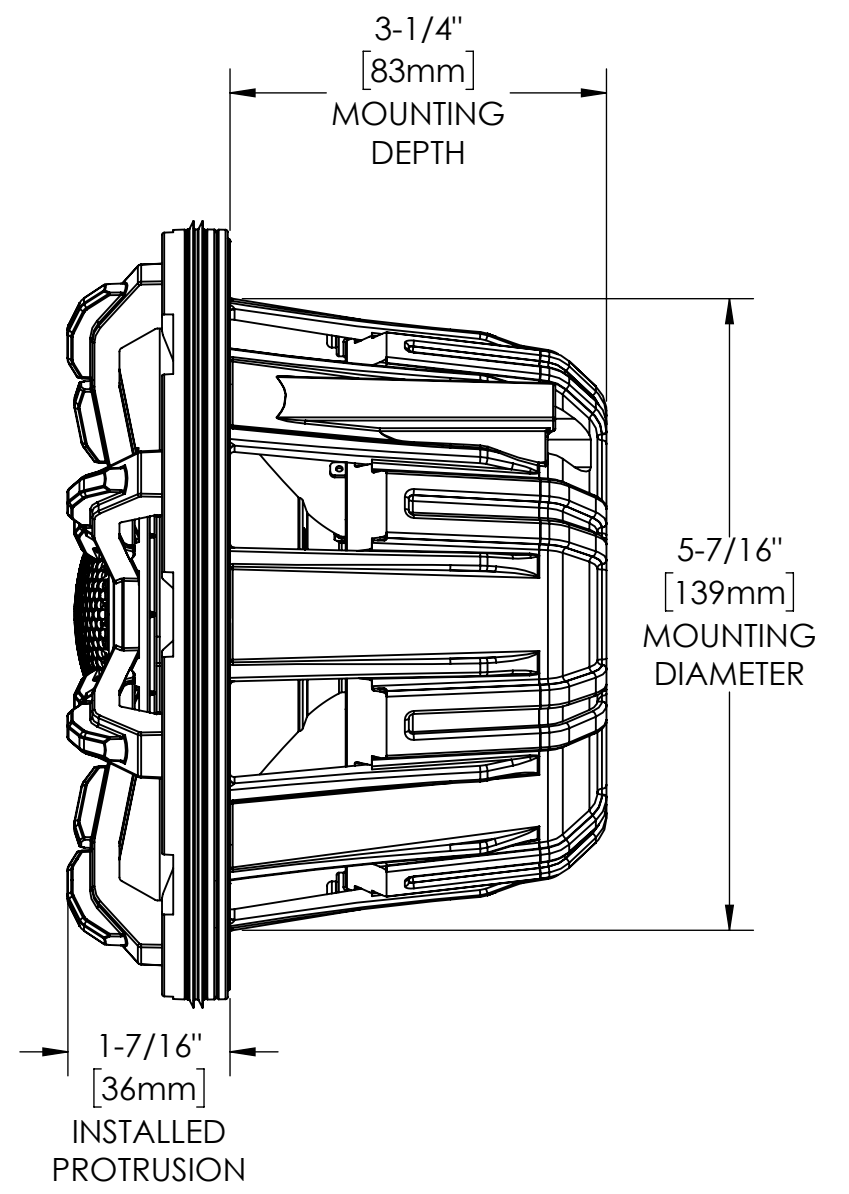

8 7 6 5 4 3 2 1

D
C
B
A

CUSTOMER SERVICE DIMENSIONS

TITLE:
6.5" MSC SPEAKER

SIZE B	DRAWING 51MS-CSD	REV C	SHEET 1/1
------------------	---------------------	----------	--------------

8 7 6 5 4 3 2 1

8 7 6 5 4 3 2 1

D
C
B
A

D
C
B
A

8 7 6 5 4 3 2 1

CUSTOMER SERVICE DIMENSIONS			
KICKER stillwaterdesigns			
TITLE: 6.5" MSS SPEAKER			
SIZE B	DRAWING 51MS-CSD	REV C	SHEET 1/2

CUSTOMER SERVICE DIMENSIONS

TITLE:
8" MSC SPEAKER

SIZE	DRAWING	REV	SHEET
B	51MS-CSD	C	1/3

CUSTOMER SERVICE DIMENSIONS

TITLE:
8" MSS SPEAKER

SIZE	DRAWING	REV	SHEET
B	51MS-CSD		C1/4

CUSTOMER SERVICE DIMENSIONS			
KICKER stillwaterdesigns			
TITLE: 28mm MST TWEETER			
SIZE B	DRAWING 51MS-CSD	REV C	SHEET 1/5