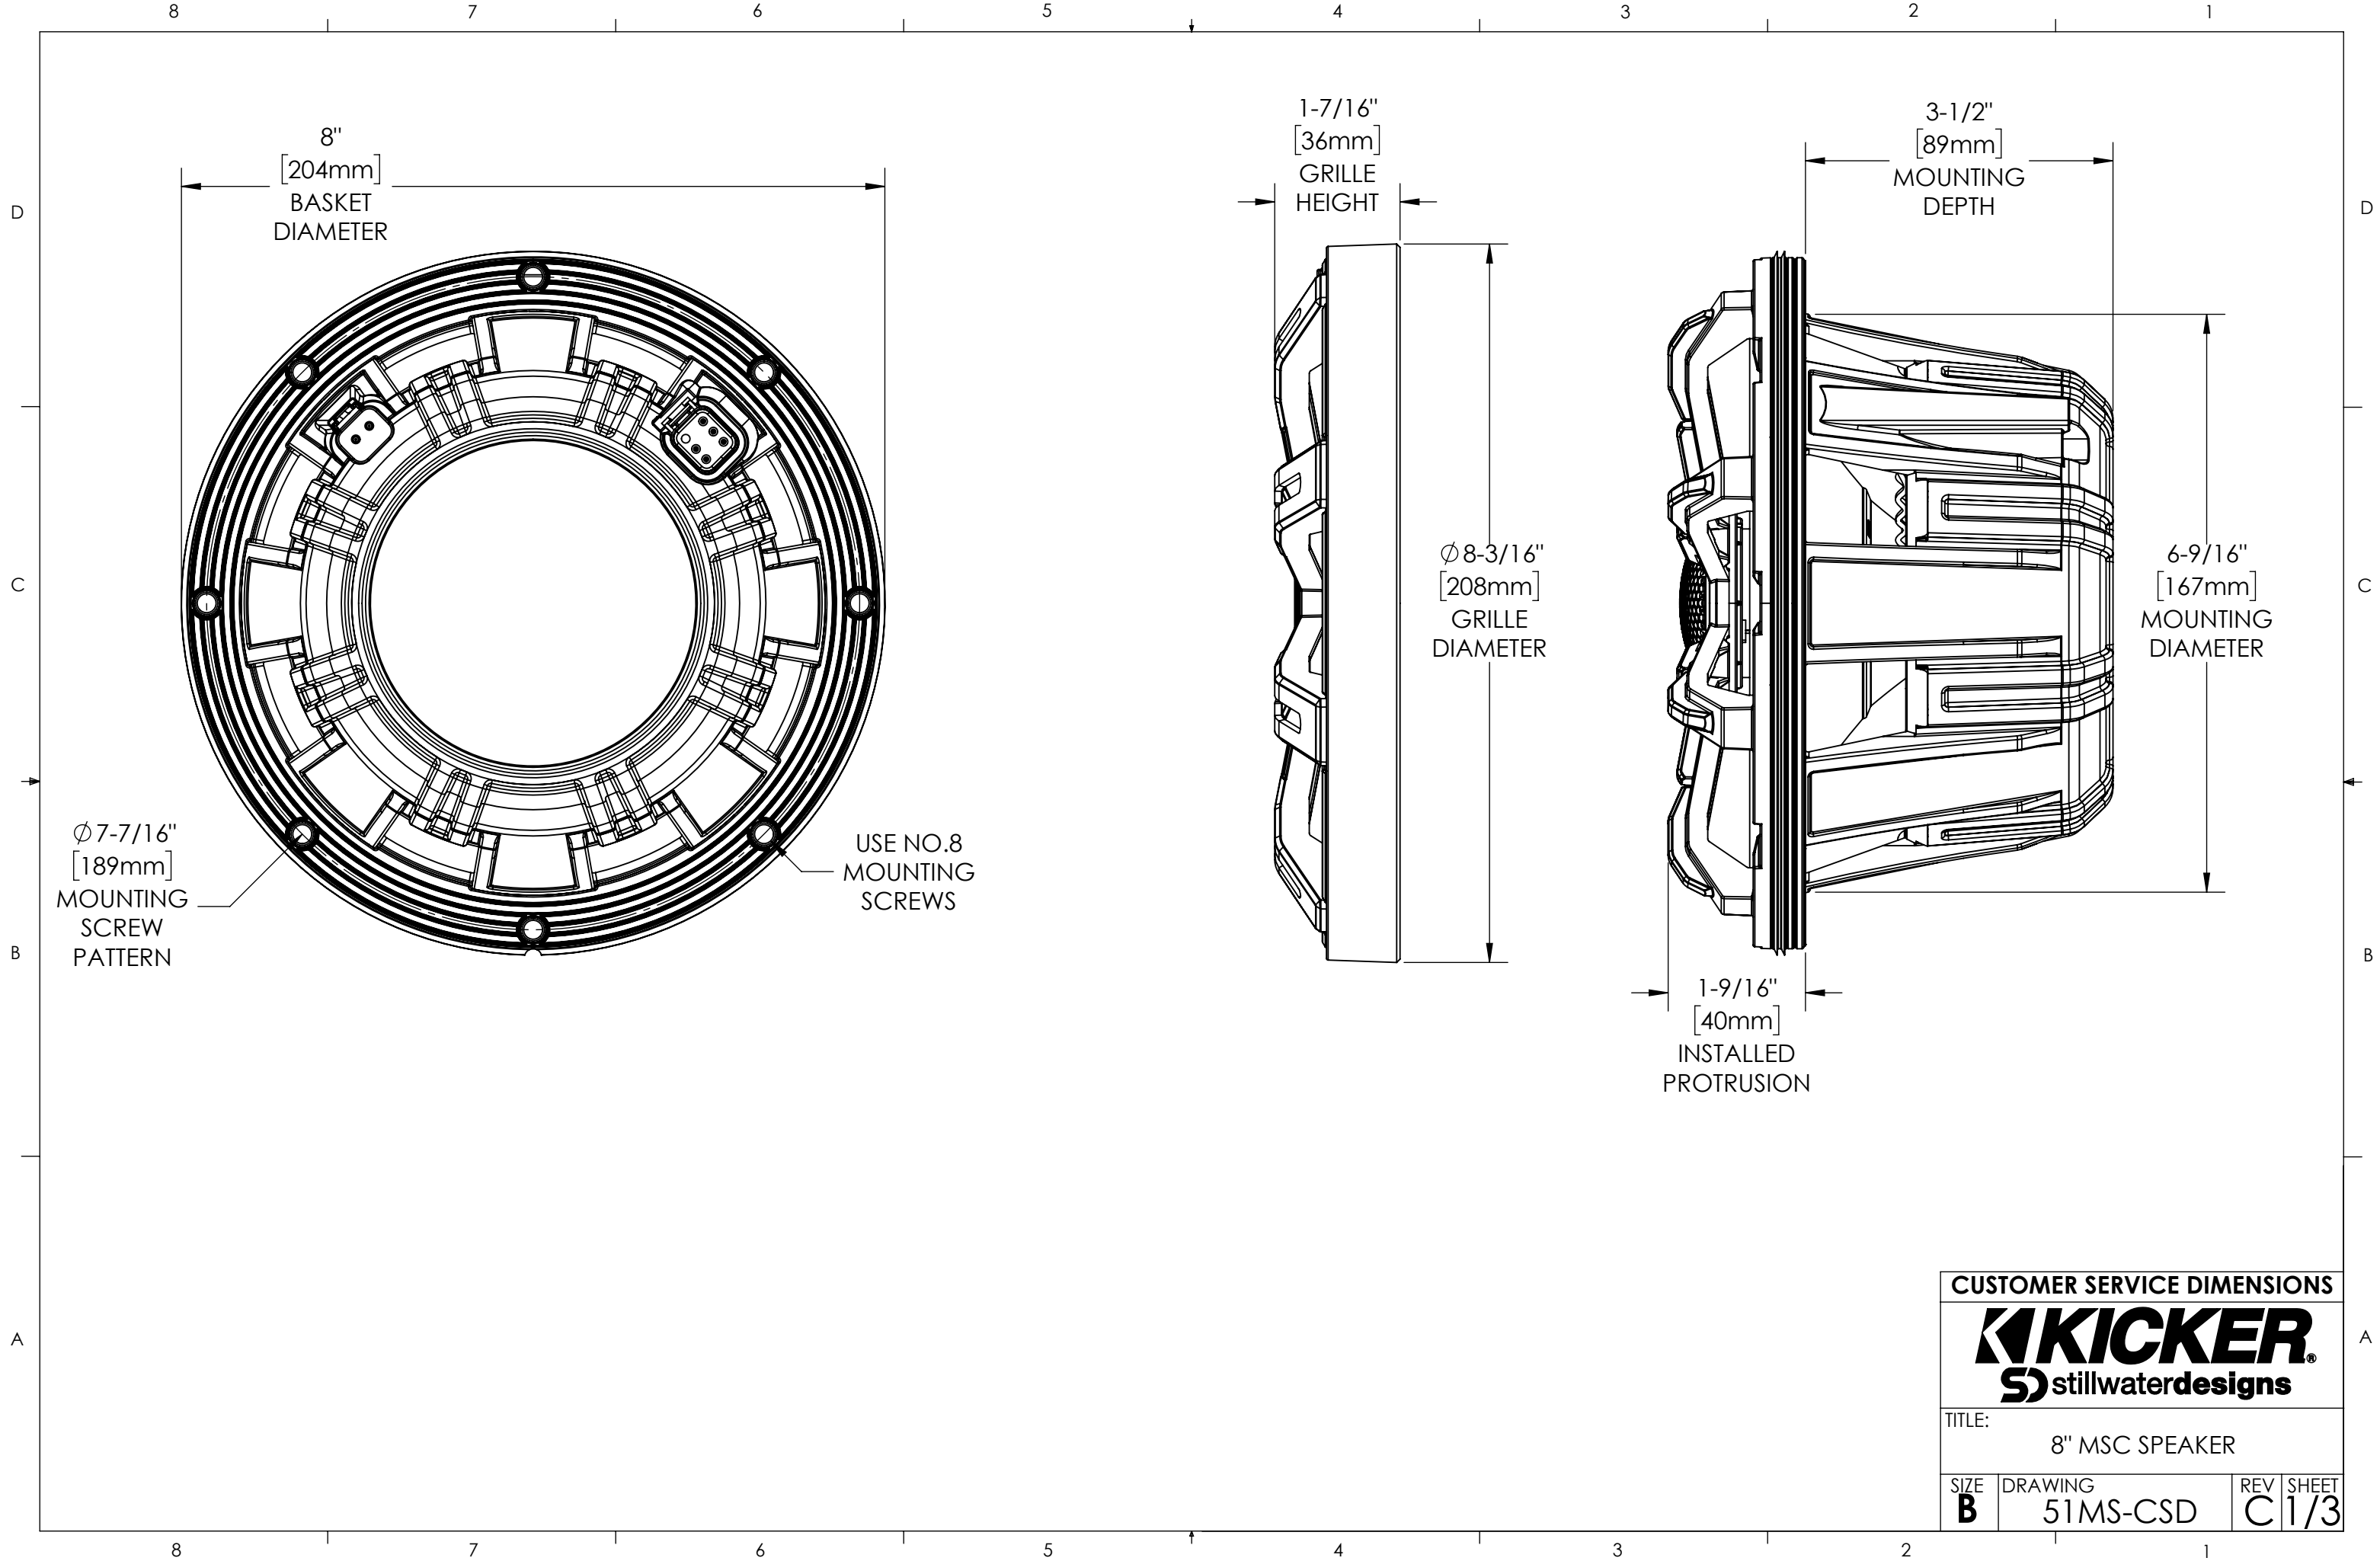

8 7 6 5 4 3 2 1

D
C
B
A

CUSTOMER SERVICE DIMENSIONS

TITLE:
6.5" MSC SPEAKER

SIZE B	DRAWING 51MS-CSD	REV C	SHEET 1/1
------------------	---------------------	----------	--------------

8 7 6 5 4 3 2 1

8 7 6 5 4 3 2 1

D
C
B
A

D
C
B
A

8 7 6 5 4 3 2 1

CUSTOMER SERVICE DIMENSIONS			
KICKER stillwaterdesigns			
TITLE: 6.5" MSS SPEAKER			
SIZE B	DRAWING 51MS-CSD	REV C	SHEET 1/2

CUSTOMER SERVICE DIMENSIONS

TITLE:
8" MSC SPEAKER

SIZE	DRAWING	REV	SHEET
B	51MS-CSD	C	1/3

CUSTOMER SERVICE DIMENSIONS

TITLE:
8" MSS SPEAKER

SIZE	DRAWING	REV	SHEET
B	51MS-CSD		C1/4

CUSTOMER SERVICE DIMENSIONS			
KICKER stillwaterdesigns			
TITLE: 28mm MST TWEETER			
SIZE B	DRAWING 51MS-CSD	REV C	SHEET 1/5