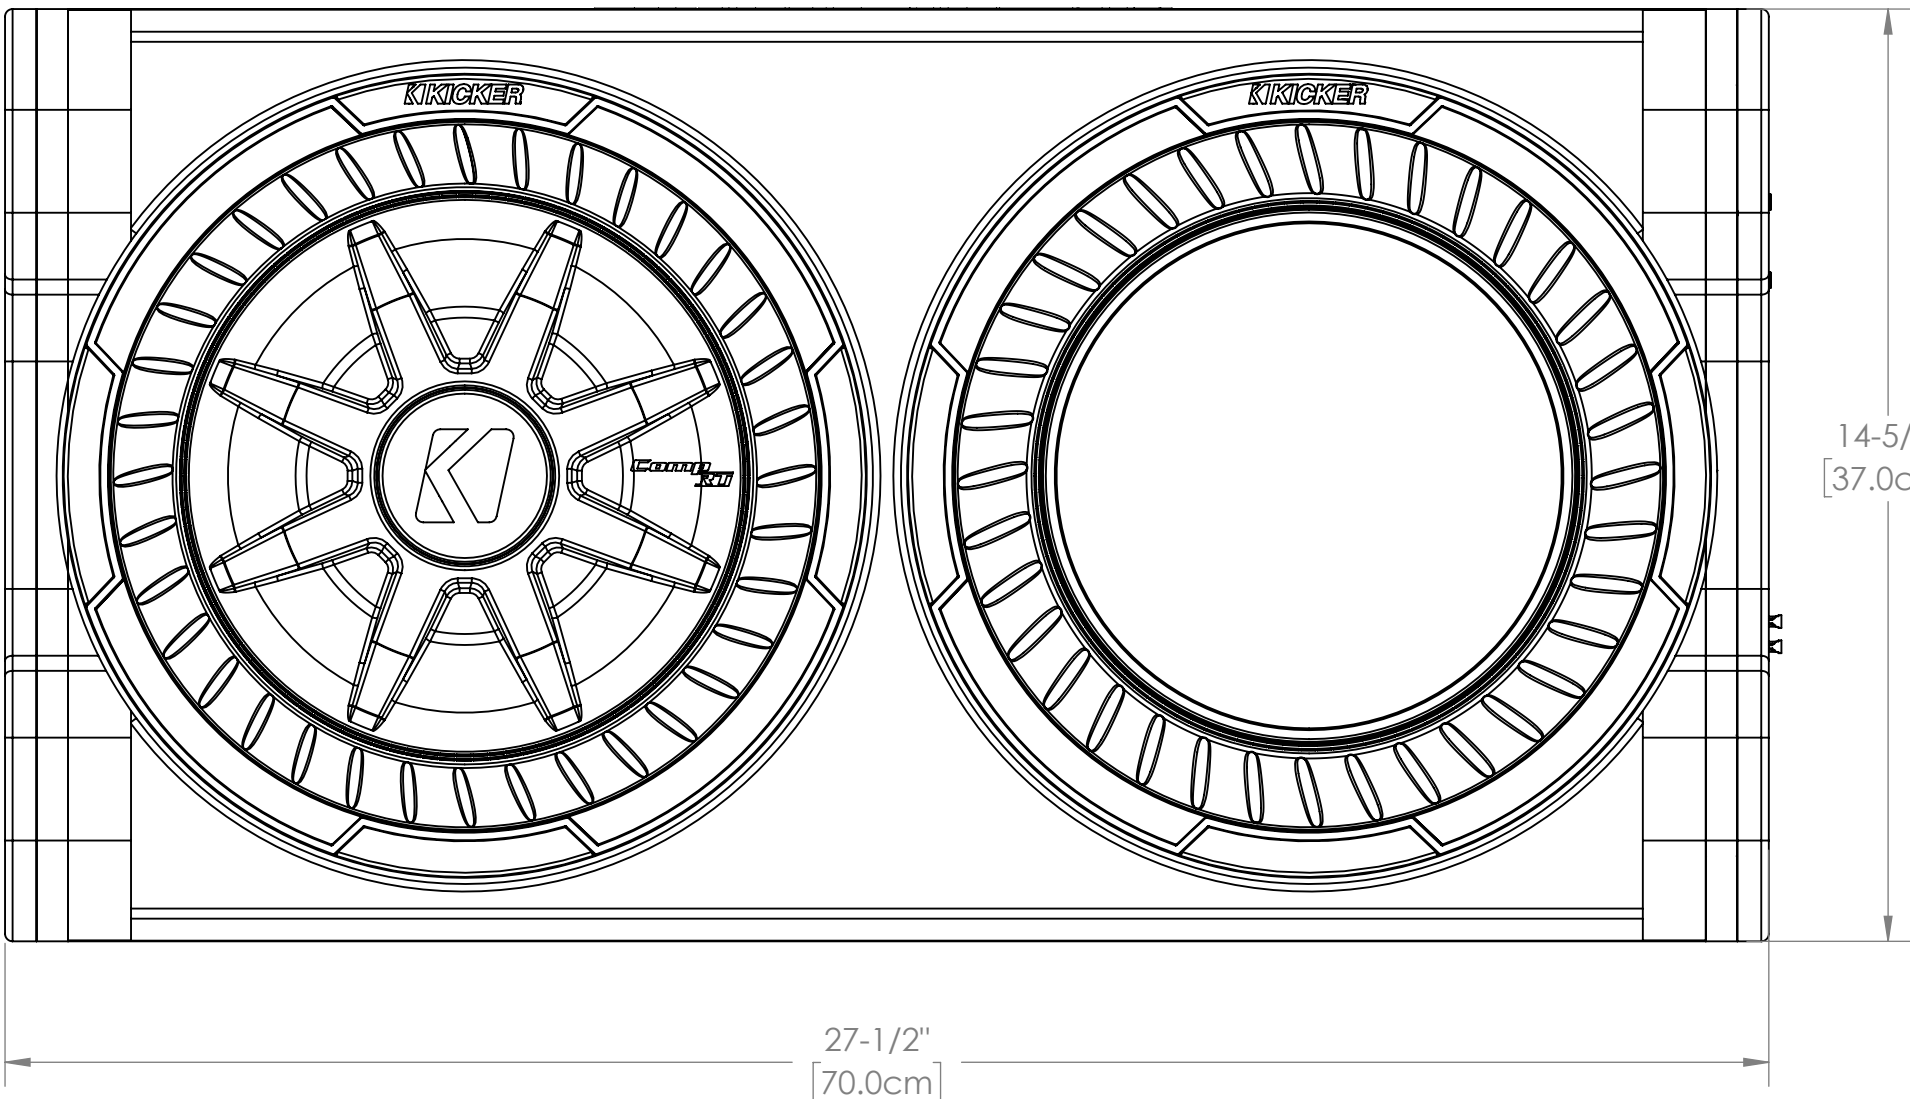

8 7 6 5 4 3 2 1

D
C
B
A

CUSTOMER SERVICE DIMENSIONS

	NAME	DATE
DRAWN	dSb	12/19/2023
CHECKED	CLB	12/19/2023
ENG APPR.		

PROPRIETARY AND CONFIDENTIAL
 THE INFORMATION CONTAINED IN THIS DRAWING IS THE SOLE PROPERTY OF STILLWATER DESIGNS & AUDIO INC. ANY REPRODUCTION IN PART OR AS A WHOLE WITHOUT THE WRITTEN PERMISSION OF STILLWATER DESIGNS AND AUDIO INC IS PROHIBITED.

TITLE: 51PTRTP12 GIFTBOX LINE ART		
SIZE B	DWG. NO. 51PTRTP-CSD	REV A

DO NOT SCALE DRAWING SCALE: 1:3 WEIGHT: SHEET 1 OF 1

8 7 6 5 4 3 2 1