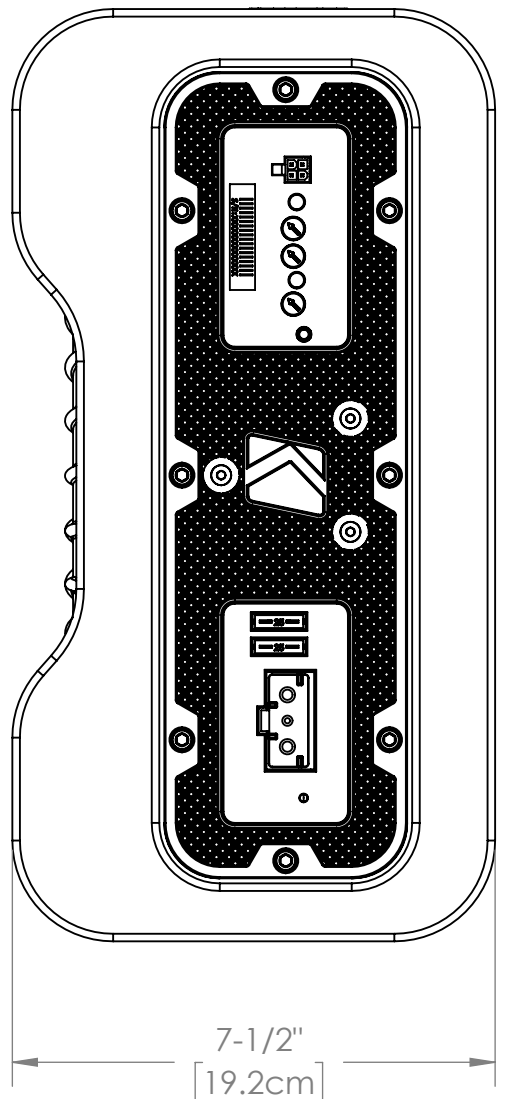

8 7 6 5 4 3 2 1

D
C
B
A

CUSTOMER SERVICE DIMENSIONS

	NAME	DATE
DRAWN	dSb	12/19/2023
CHECKED	CLB	12/19/2023
ENG APPR.		

PROPRIETARY AND CONFIDENTIAL
 THE INFORMATION CONTAINED IN THIS DRAWING IS THE SOLE PROPERTY OF STILLWATER DESIGNS & AUDIO INC. ANY REPRODUCTION IN PART OR AS A WHOLE WITHOUT THE WRITTEN PERMISSION OF STILLWATER DESIGNS AND AUDIO INC IS PROHIBITED.

TITLE: 51PTRTP12 GIFTBOX LINE ART		
SIZE B	DWG. NO. 51PTRTP-CSD	REV A

DO NOT SCALE DRAWING SCALE: 1:3 WEIGHT: SHEET 1 OF 1

8 7 6 5 4 3 2 1