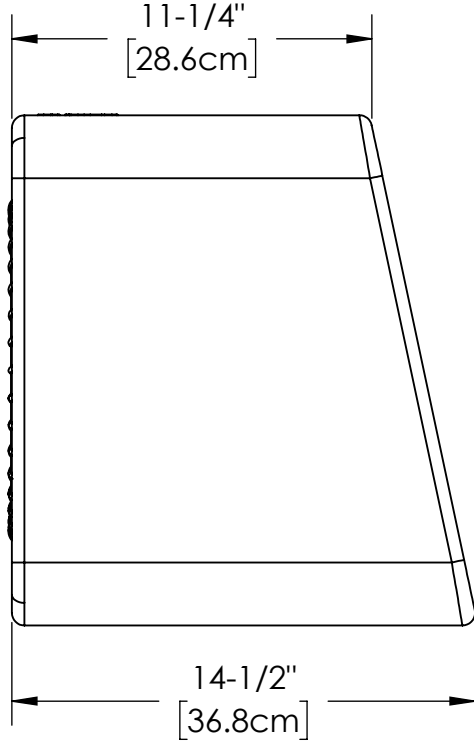

CARTON ART VIEWS/PUBLISHED DIMENSIONS SHEET

Item Number	Impedance
52VCVR122	2OHM

CUSTOMER SERVICE DIMENSIONS

KICKER
stillwaterdesigns

DESCRIPTION:
12" SINGLE CVR LOADED ENCLOSURE

SIZE	DWG. NO.	REV	SHEET
B	52VCVR122	0	4/4