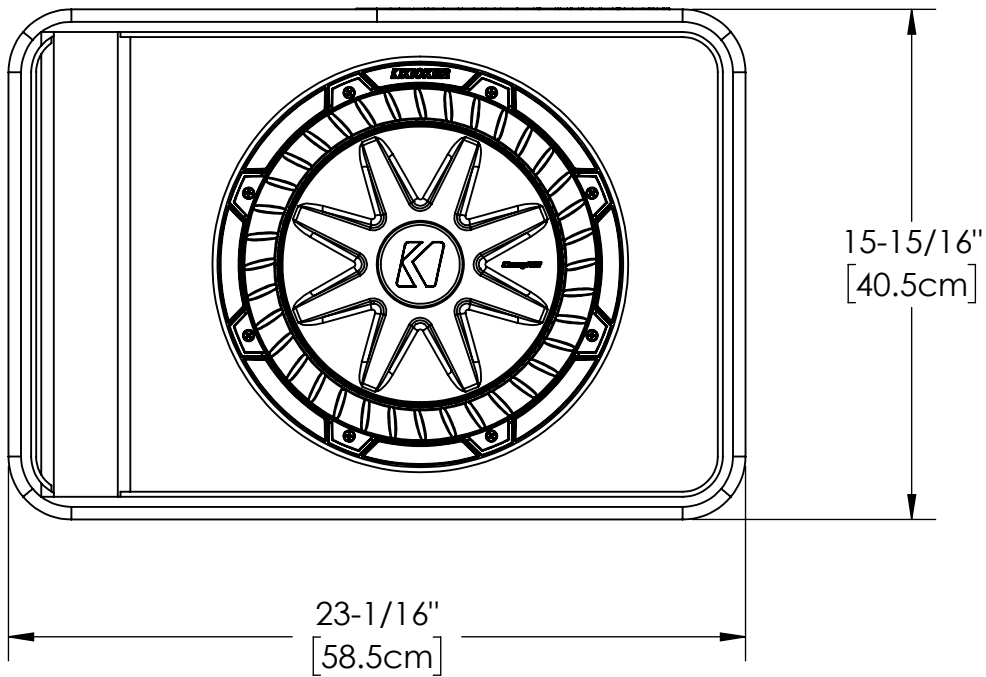

CARTON ART VIEWS/PUBLISHED DIMENSIONS SHEET

Item Number	Impedance
52VCVR122	2OHM

CUSTOMER SERVICE DIMENSIONS

KICKER
stillwaterdesigns

DESCRIPTION:
12" SINGLE CVR LOADED ENCLOSURE

SIZE	DWG. NO.	REV	SHEET
B	52VCVR122	0	4/4